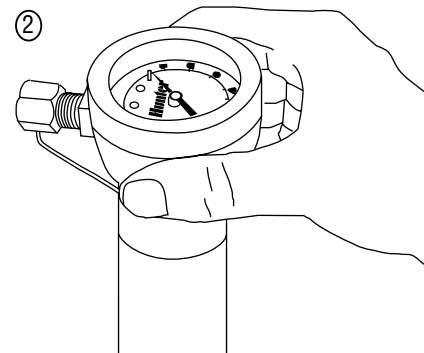

Accessories

Item	Description	Catalog No.
①	Turf Plug Cutter	150500
②	Rotor Pitot Gauge	280100
③	Rotor Pressure Gauge (PGP only)	129900
④	Nozzle Insertion Collar	123200
⑤	Hand Pump-Water Extraction	460302